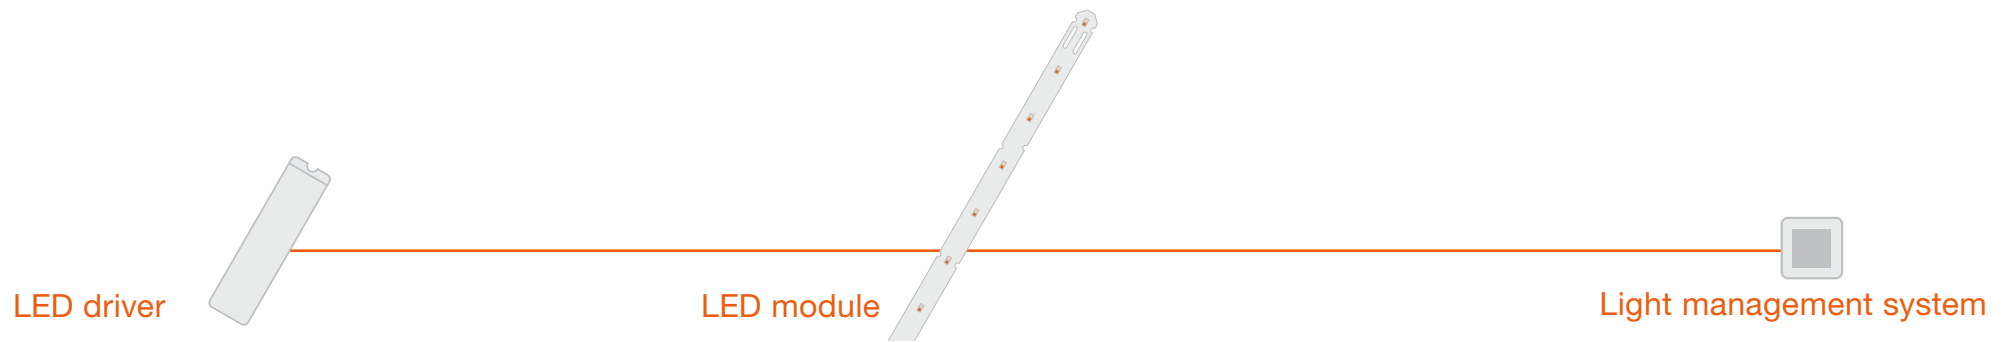

OSRAM HubSense

LED driver

LED drivers – Linear

OPTOTRONIC Intelligent Industry – DEXAL (non-isolated)
OPTOTRONIC Intelligent – DEXAL (non-isolated)
OPTOTRONIC Intelligent – DEXAL (SELV)

LED drivers – Compact

OPTOTRONIC Intelligent – DEXAL
OPTOTRONIC Intelligent – Qualified Bluetooth Mesh (built-in)
OPTOTRONIC Intelligent – Qualified Bluetooth Mesh (independent)

LED module

LED module – Linear

PrevaLED Linear IND G1
PrevaLED Linear G6
PrevaLED Linear G5
Basic Linear G3

LED module – Area

PrevaLED Area G5
Basic Area G2

LED module – Bar

PrevaLED Bar G4

LED module – Compact

PrevaLED COIN
PrevaLED COIN DIM to Warm

Light management system

Light Management Components

Qualified Bluetooth mesh DEXAL Module
Qualified Bluetooth mesh Mains Sensor LS/PD ceiling installation
Qualified Bluetooth mesh Mains Sensor LS/PD high bay
Qualified Bluetooth mesh DALI Converter
Qualified Bluetooth mesh push button coupler
EASYFIT Bluetooth switch