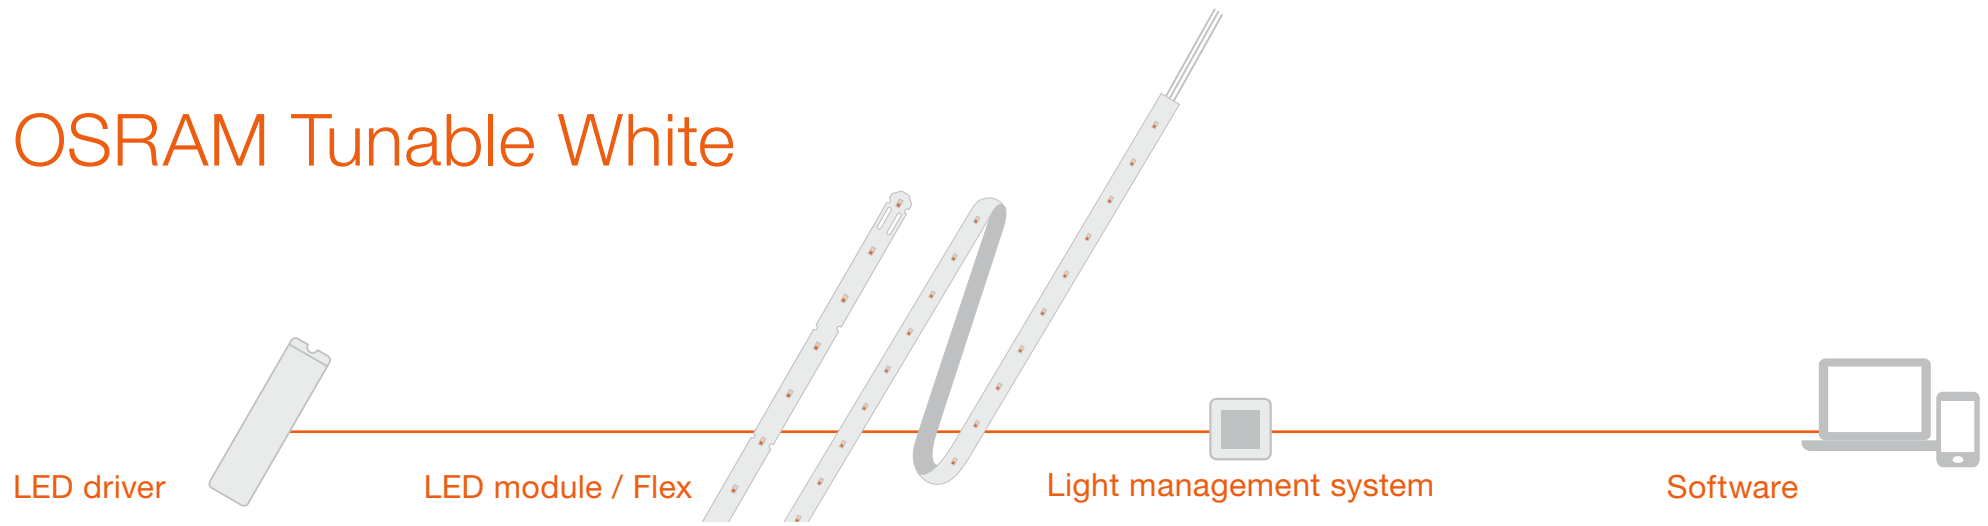

OSRAM Tunable White

Light for working, Light for living

Good lighting is essential for our work. Light for reading, light for concentration, light for manual work. Our needs for lighting are as different as our tasks. Even more so when working and living spheres are blending, as they are doing in our home offices.

Light is OSRAM

OSRAM

OSRAM Tunable White

LED driver

LED drivers – Linear

OPTOTRONIC Intelligent Tunable White – DALI (non-isolated)
 OPTOTRONIC Intelligent Tunable White – DALI (SELV)

LED drivers (CC) – Compact

OPTOTRONIC Intelligent Tunable White – DALI
 OPTOTRONIC Phase-cut OT FIT TW*

LED drivers (CV)

CV Power supplies with DALI
 CV Power supplies 24 V with Bluetooth
 CV PROTECTED Power supplies with DALI

LED module / Flex

LED module – Linear

PrevaLED Linear TW G2

LED module – Round

PrevaLED COIN 50 Tunable White

LINEARlight Flex

LINEARlight FLEX Tunable White
 LINEARlight FLEX Protect Tunable White
 GINOLED Flex DIFFUSE Side-Tunable White