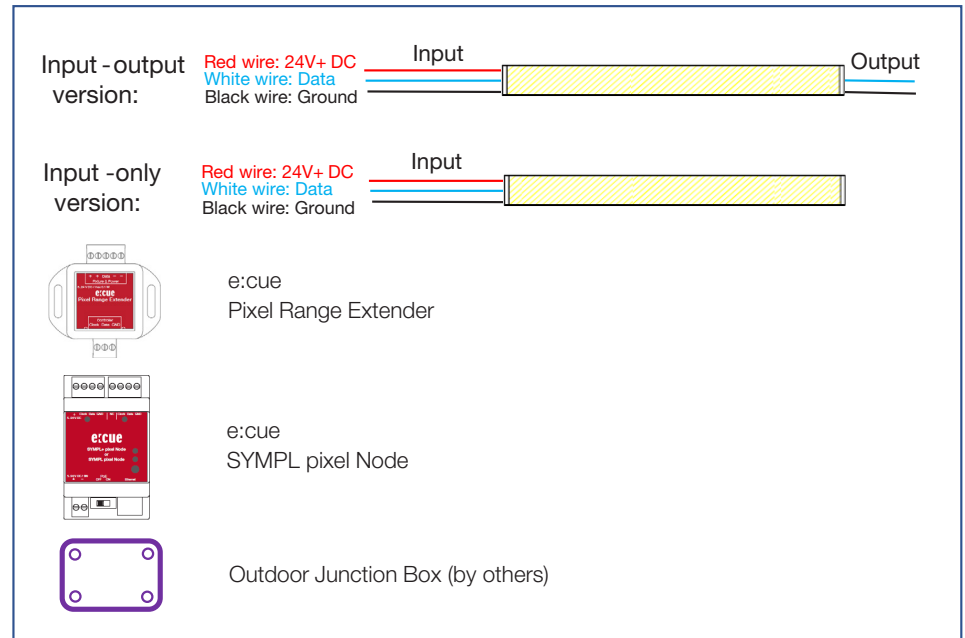

- \* Note:
- SYMPL pixel node: 256 RGBW Pixel per output
  - Can connect up to 4pcs of RGBW 64PXL

<p>Our Brands</p> <p>traxon e:cue OSRAM</p> <p><small>Please check for the latest updates and changes on the TRAXON website. ©2021 TRAXON TECHNOLOGIES - AN OSRAM BUSINESS. ALL RIGHTS RESERVED. www.traxontechnologies.com   www.osram.us/traxon</small></p>	TITLE:	PROPOINT KONTOUR RHYTHM WIRING DIAGRAM	DATE:	18 AUG 2021	
	PRODUCTS:	PROPOINT KONTOUR RHYTHM	DWG. BY:		
			SCALE:	NOT TO SCALE	
			PAGE:	1 OF 1	VER: