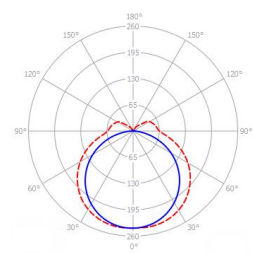

Diffuse cover LTS-COVER-S
Dimensions: W17.7 x H10.5 x L2000 mm

— C0-C180 cd/1000lm
- - C90-C270
Diffuse cover S

Diffuse cover LTS-COVER-D
Dimensions: W17.7 x H24 x L2000 mm

Slim Profile and strip LF1200s with and without diffuse cover opal S.