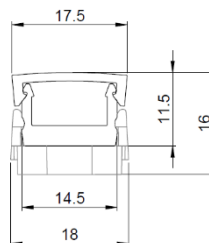

- Architectural integration
- Cove lighting
- Shelves, Closets, Showcases, Cabinets Lighting
- Handrails and Stairs

Dimension & Available Covers

Slim profile LTS-SLIMTRACK-2000
Dimensions: W14.7 x H9.7 x L2000 mm

Optional accessory:
LTS-MB
EAN 4062172212090

— C0-C180 cd/1000lm
- - C90-C270
Profile without cover

Clear cover LTS-COVER-C
Dimensions: W17.7 x H5.3 x L2000 mm

— C0-C180 cd/1000lm
- - C90-C270
Clear cover

Diffuse cover LTS-COVER-S
Dimensions: W17.7 x H10.5 x L2000 mm

— C0-C180 cd/1000lm
- - C90-C270
Diffuse cover S

Diffuse cover LTS-COVER-D
Dimensions: W17.7 x H24 x L2000 mm

Slim Profile and strip LF1200s with and without diffuse cover opal S.