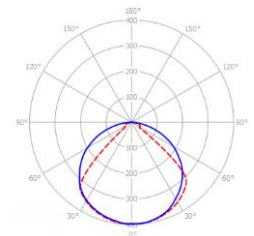

— C0-C180   cd/1000lm
- - C90-C270
Profile without cover