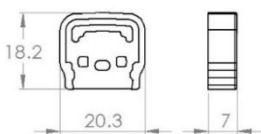

LTS-ENDCAP-OPAL-S
Order code
4062172212137