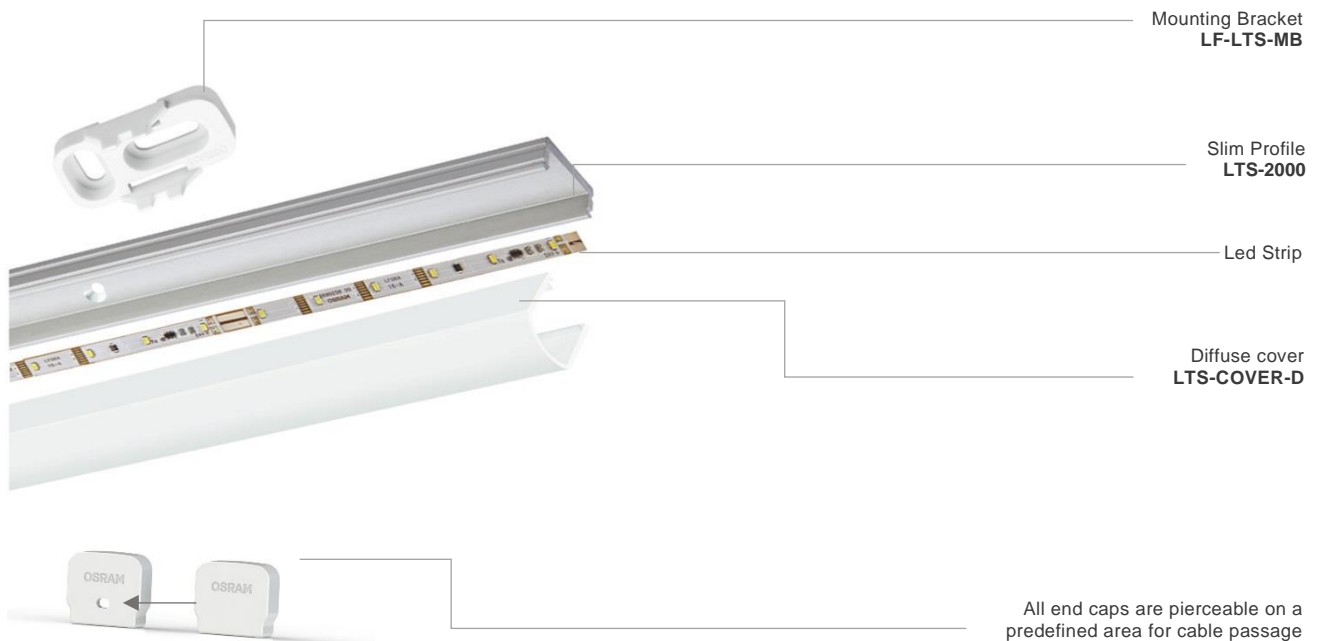

Complete System Example

For further information please write to support-DS@osram.com
or consult our Flex Configurator at www.osram.com/flex-configurator