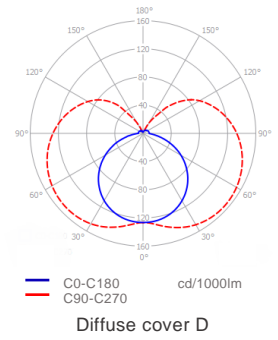

Diffuse cover LTS-COVER-S
Dimensions: W17.7 x H10.5 x L2000 mm

— C0-C180 cd/1000lm
- - C90-C270
Diffuse cover S

Diffuse cover LTS-COVER-D
Dimensions: W17.7 x H24 x L2000 mm

Slim Profile and strip LF1200s with and without diffuse cover opal S.