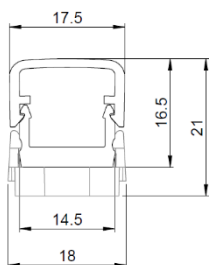

- Architectural integration
- Cove lighting
- Shelves, Closets, Showcases, Cabinets Lighting
- Handrails and Stairs

Dimension & Available Covers

Slim profile LTS-SLIMTRACK-2000
Dimensions: W14.7 x H9.7 x L2000 mm

Optional accessory:
LTS-MB
EAN 4062172212090

— C0-C180 cd/1000lm
- - C90-C270
Profile without cover

Clear cover LTS-COVER-C
Dimensions: W17.7 x H5.3 x L2000 mm

— C0-C180 cd/1000lm
- - C90-C270
Clear cover

Diffuse cover LTS-COVER-S
Dimensions: W17.7 x H10.5 x L2000 mm

— C0-C180 cd/1000lm
- - C90-C270
Diffuse cover S

Diffuse cover LTS-COVER-D
Dimensions: W17.7 x H24 x L2000 mm

Slim Profile and strip LF1200s with and without diffuse cover opal S.