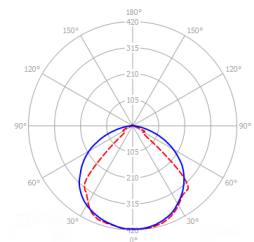

— C0-C180   cd/1000lm
- - C90-C270
Clear cover