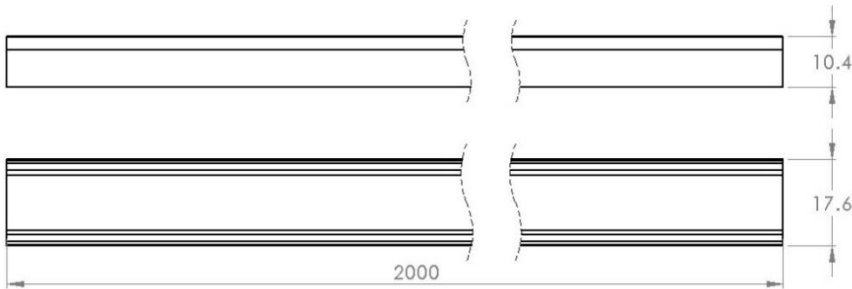

LINEARlight FLEX® LED strips in system combination with profiles and covers – Visibility of LED spots.

Front view from observing point: < 1.5m,
size: not to scale

Technical drawings

Slim Profile
LTS-SLIMTRACK-2000
Order code 4062172207300