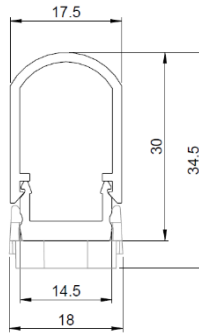

- Architectural integration
- Cove lighting
- Shelves, Closets, Showcases, Cabinets Lighting
- Handrails and Stairs

Dimension & Available Covers

Slim profile LTS-SLIMTRACK-2000
Dimensions: W14.7 x H9.7 x L2000 mm

Optional accessory:
LTS-MB
EAN 4062172212090

— C0-C180 cd/1000lm
- - C90-C270
Profile without cover

Clear cover LTS-COVER-C
Dimensions: W17.7 x H5.3 x L2000 mm

— C0-C180 cd/1000lm
- - C90-C270
Clear cover

Diffuse cover LTS-COVER-S
Dimensions: W17.7 x H10.5 x L2000 mm

— C0-C180 cd/1000lm
- - C90-C270
Diffuse cover S

Diffuse cover LTS-COVER-D
Dimensions: W17.7 x H24 x L2000 mm

Slim Profile and strip LF1200s with and without diffuse cover opal S.