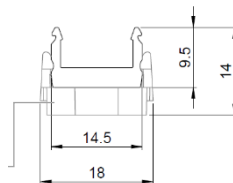

— C0-C180   cd/1000lm
- - C90-C270
Profile without cover