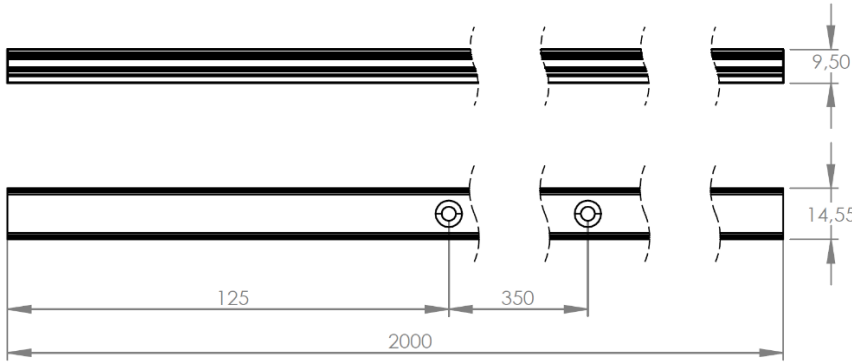

LINEARlight FLEX® LED strips in system combination with profiles and covers – Visibility of LED spots.

Front view from observing point: < 1.5m,
size: not to scale

Technical drawings

Slim Profile
LTS-SLIMTRACK-2000
Order code 4062172207300