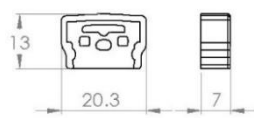

LINEARlight FLEX® LED strips in system combination with profiles and covers – Visibility of LED spots.

Front view from observing point: < 1.5m,
size: not to scale

Technical drawings

Slim Profile
LTS-SLIMTRACK-2000
Order code 4062172207300

Diffuse cover
LTS-COVER-OPAL-S-2000
Order code 4062172207324

Diffuse cover
LTS-COVER-OPAL-2000
Order code 4062172257466

Clear cover
LTS-COVER-CLEAR-2000
Order code 4062172207348

LTS-ENDCAP-OPAL-S
Order code
4062172212137

LTS-ENDCAP-CLEAR
Order code
4062172212151

LTS-MOUNTING BRACKET
 Order code
 4062172212090

Aluminum Profile System Order Code

Product Code	Description	Product number (EAN10)	EAN Package content
LTS-SLIMTRACK-2000	Slim Profile kit 5pcs	4062172207300	5x Profile
LTS-COVER-CLEAR-2000	Clear Cover kit 5pcs	4062172207348	5x Cover
LTS-COVER-OPAL-S-2000	Opal Cover S kit 5pcs	4062172207324	5x Cover
LTS-COVER-OPAL-2000	Opal Cover kit 5pcs	4062172257466	5x Cover
LTS-ENDCAP-CLEAR	Endcap for Cover Clear kit 20pcs	4062172212151	20x End Cap
LTS-ENDCAP-OPAL-S	Endcap for Cover Opal S kit 20pcs	4062172212137	20x End Cap
LTS-MOUNTING BRACKET	Mounting bracket kit 20pcs	4062172212090	20x Mounting bracket