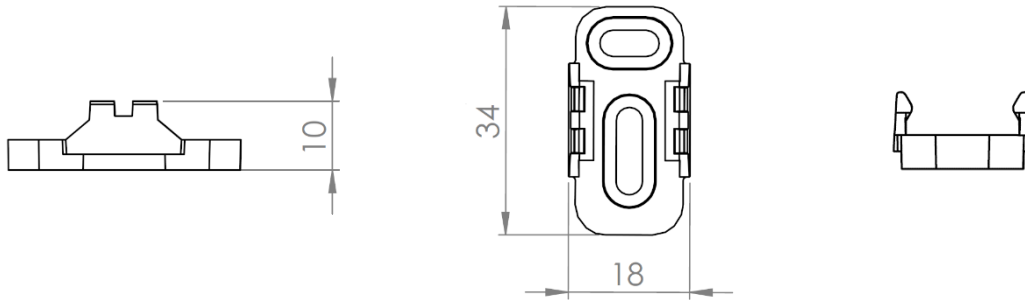

LINEARlight FLEX® LED strips in system combination with profiles and covers – Visibility of LED spots.

Front view from observing point: < 1.5m,
size: not to scale

Technical drawings

Slim Profile
LTS-SLIMTRACK-2000
Order code 4062172207300

LTS-ENDCAP-CLEAR
Order code
4062172212151

LTS-MOUNTING BRACKET
 Order code
 4062172212090

Aluminum Profile System Order Code

Product Code	Description	Product number (EAN10)	EAN Package content
LTS-SLIMTRACK-2000	Slim Profile kit 5pcs	4062172207300	5x Profile
LTS-COVER-CLEAR-2000	Clear Cover kit 5pcs	4062172207348	5x Cover
LTS-COVER-OPAL-S-2000	Opal Cover S kit 5pcs	4062172207324	5x Cover
LTS-COVER-OPAL-2000	Opal Cover kit 5pcs	4062172257466	5x Cover
LTS-ENDCAP-CLEAR	Endcap for Cover Clear kit 20pcs	4062172212151	20x End Cap
LTS-ENDCAP-OPAL-S	Endcap for Cover Opal S kit 20pcs	4062172212137	20x End Cap
LTS-MOUNTING BRACKET	Mounting bracket kit 20pcs	4062172212090	20x Mounting bracket