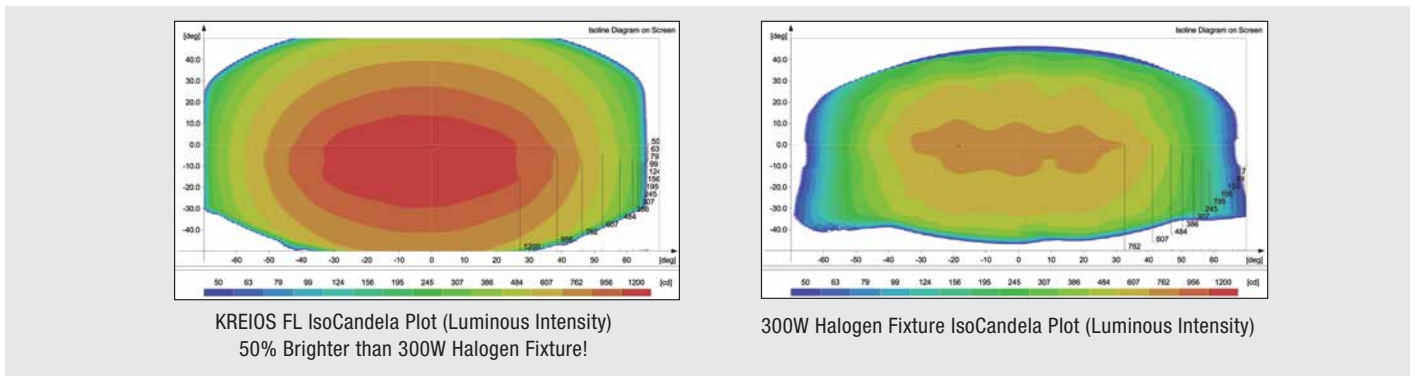

Technical Information

Safety Information

WARNING: ONLY QUALIFIED PERSONNEL SHOULD PERFORM INSTALLATION. TO AVOID ELECTRICAL SHOCK OR COMPONENT DAMAGE, DISCONNECT POWER BEFORE ATTEMPTING INSTALLATION OF THE POWER SUPPLIES AND/OR MODULES.

Failure to install the power supplies and/or LED modules in accordance with the National Electric Code (NEC), all applicable Federal, State and local electric codes as well as the specific Underwriters Laboratories (UL) safety standards for the installation, location and application may cause serious personal injury, death, property damage and/or product malfunction.

Sample Specification

OSRAM LED work light fixture, 3000 lumens, 60W, 100-240 volts, 3200K color temperature.

Warranty

3 years

OSRAM

Americas Headquarters
OSRAM SYLVANIA Inc.
200 Ballardvale Street
Wilmington, MA 01887 USA
Phone: 978-570-3000
www.osram.us

OSRAM

Professional and Industrial Applications
Specialty Lighting
OSRAM SYLVANIA Inc.
129 Portsmouth Avenue
Exeter, NH 03833
United States: 888-677-2627
Canada: 800-729-3777
Mexico: 525-899-1807

OSRAM is a registered trademark of OSRAM GmbH.
All other trademarks are those of their respective owners.
Specifications subject to change without notice.

© 2017 OSRAM SYLVANIA Inc.

OSRAM