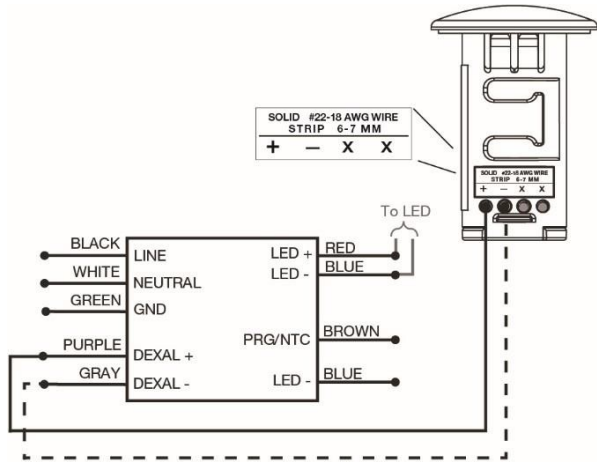

Connected Lighting Module (CLM) DEXAL – Specification Sheet

Wiring Diagram