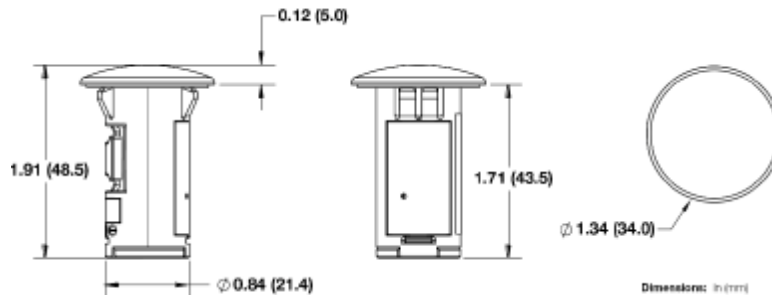

### Wireless

Communication Network	ZigBee® Wireless
Device Type	Router
Radio Frequency	2.4GHz
Range (Line of Sight) <sup>2</sup>	150 ft.
Radio Performance	TX: +18dBm RX: -102dBm sensitivity

### Mechanical Diagram