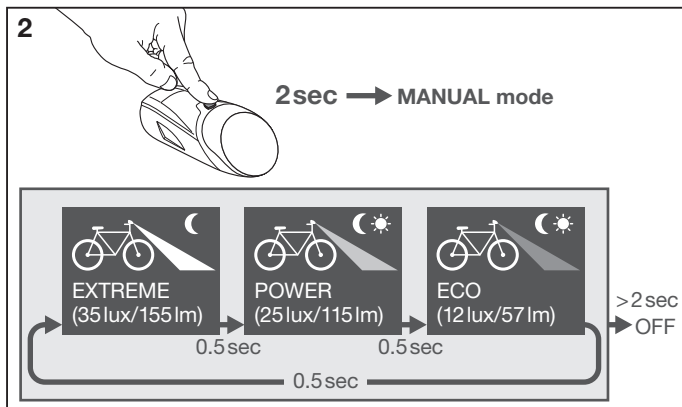

LEDsBIKE® | FX35