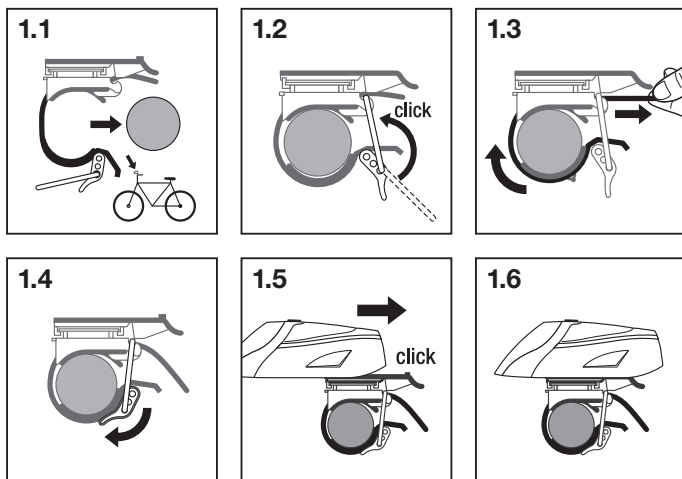

LEDsBIKE® | FX35