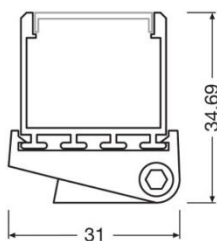

LINEARlight FLEX® LED strips in system combination with profiles and covers – Visibility of LED spots.

Front view from observing point: < 1.5m, size: not to scale

Technical drawings

Wide Profile 25 mm height
FX-QMW-G1-TU26H25-300
Order code 4052899448803

Mounting bracket
FX-QMW-G1-BGPL-DIV
Order code 405289999800

Tiltable mounting bracket (moving 90°)
ADJUSTABLEWIDEBRACKET
Order code 4052899600669

Order Code

Product Code	Description	Product number (EAN10)	Dimensions (length x width x height)	EAN Package content
FX-QMW-G1-TU26H25-300	Wide Profile 25 mm height	4052899448803	3000 x 26.0 x 24.5 mm	1x Profile
FX-QMW-G1-CFDB-300	Wide flat cover frosted	4052899447806	3000 x 11 x 4 mm	1x Cover
FX-QMW-G1-CFTP-300	Wide flat cover transparent	4052899999787	3000 x 11 x 4 mm	1x Cover
FX-QMW-G1-CRD-300	Wide round cover frosted	4052899447035	3000 x 24 x 20 mm	1x Cover
FX-QMW-G1-EFGP-TU26H25	Flat end cap	4052899450240	46 x 24.5 x 16.5 mm	40x End cap
FX-QMW-G1-ERGP-DIV1	Round end cap	4052899999824	24 x 13 x 16 mm	40x End cap
FX-QMW-G1-SMME-DIV1	Mounting spring	4052899446830	66 x 33 x 14 mm	40x Mounting spring
FX-QMW-G1-BGPL-DIV	Mounting bracket	4052899999800	31 x 21 x 10 mm	40x Mounting bracket
ADJUSTABLEWIDEBRACKET	Tiltable mounting bracket	4052899600669	31 x 21 x 5 mm	40x Tiltable bracket