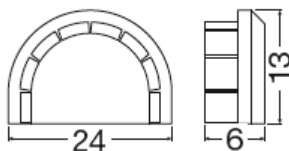

LINEARlight FLEX® LED strips in system combination with profiles and covers – Visibility of LED spots.

Front view from observing point: < 1.5m, size: not to scale

Technical drawings

Wide Profile 25 mm height
FX-QMW-G1-TU26H25-300
Order code 4052899448803

Wide flat cover frosted
FX-QMW-G1-CFDB-300
Order code 4052899447806

Wide flat cover clear
FX-QMW-G1-CFTP-300
Order code 405289999787

Wide round cover frosted
FX-QMW-G1-CRD-300
Order code 4052899447035

Plastic flat end cap
FX-QMW-G1-EFGP-TU26H25
Order code 4052899450240