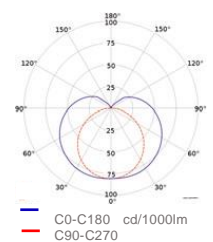

Application

- Architectural Integration
- Recessed lighting
- Cove Lighting

Dimension & Available Covers

Wide profile 25 mm height FX-QMW-G1-TU26H25-300
Dimensions: W26 x H24.5 x L3000 mm

Wide flat cover frosted FX-QMW-G1-CFDB-300
Or
Wide flat cover clear FX-QMW-G1-CFTP-300
Dimensions: W22 x H4 x L3000 mm

Wide round cover frosted FX-QMW-G1-CRD-300
Dimensions: W24 x H20 x L3000 mm

Profile without cover

Wide flat cover frosted

Wide round cover frosted

Wide Profile and strip LF1200 with and without flat cover frosted.

Electrical & Output data

Profile & LED Strip Compatibility									
LED Strip White IP00				LF500	LF800S	LF1200	LF2000	LF3000	LF4000
Color Temperature				Luminous Flux (lm/m) ¹					
●	820	2000 K	White	-	-	700	1155	1750	-
●	822	2200 K	White	308	518	-	-	-	-
●	824	2400 K	White	-	-	840	1400	2100	-
●	825	2500 K	White	336	560	-	-	-	-
●	827	2700 K	White	336	560	840	1400	2100	2625
●	830	3000 K	White	364	560	840	1400	2100	2625
●	835	3500 K	White	364	560	-	-	-	-
○	840	4000 K	White	364	560	840	1400	2100	2695
○	850	5000 K	White	-	-	840	1400	2100	2695
○	865	6500 K	White	364	560	840	400	2100	2695
●	CRI 90 922	2200 K	White	252	385	-	-	-	-
●	CRI 90 927	2700 K	White	280	434	770	1260	1890	-
●	CRI 90 930	3000 K	White	280	434	840	1400	2100	-
●	CRI 90 935	3500 K	White	308	476	-	-	-	-
○	CRI 90 940	4000 K	White	308	476	840	1400	2100	-
○	CRI 90 965	6500 K	White	308	476	-	-	-	-