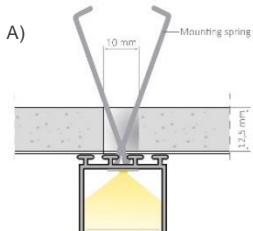

Application

- Architectural Integration
- Recessed lighting
- Cove Lighting

Dimension & Available Covers

Wide profile 25 mm height FX-QMW-G1-TU26H25-300
Dimensions: W26 x H24.5 x L3000 mm

Wide flat cover frosted FX-QMW-G1-CFDB-300
Or
Wide flat cover clear FX-QMW-G1-CFTP-300
Dimensions: W22 x H4 x L3000 mm

Wide round cover frosted FX-QMW-G1-CRD-300
Dimensions: W24 x H20 x L3000 mm

Profile without cover

Wide flat cover frosted

Wide round cover frosted

Wide Profile and strip LF1200 with and without flat cover frosted.