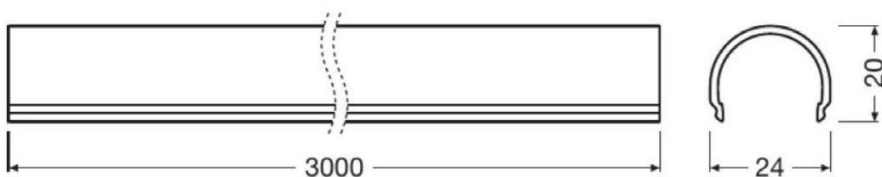

Wide round cover frosted
FX-QMW-G1-CRD-300
Order code 4052899447035