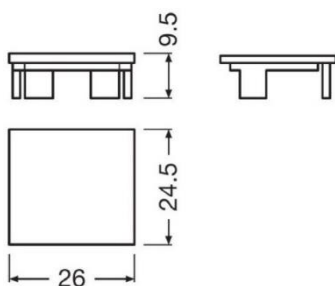

Plastic flat end cap
FX-QMW-G1-EFGP-TU26H25
Order code 4052899450240