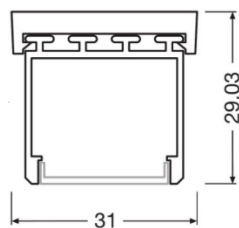

LINEARlight FLEX® LED strips in system combination with profiles and covers – Visibility of LED spots.

Front view from observing point: < 1.5m, size: not to scale

Technical drawings

Wide Profile 25 mm height
FX-QMW-G1-TU26H25-300
Order code 4052899448803

Mounting bracket
FX-QMW-G1-BGPL-DIV
Order code 405289999800

Tiltable mounting bracket (moving 90°)
ADJUSTABLEWIDEBRACKET
Order code 4052899600669

Order Code

Product Code	Description	Product number (EAN10)	Dimensions (length x width x height)	EAN Package content
FX-QMW-G1-TU26H25-300	Wide Profile 25 mm height	4052899448803	3000 x 26.0 x 24.5 mm	1x Profile
FX-QMW-G1-CFDB-300	Wide flat cover frosted	4052899447806	3000 x 11 x 4 mm	1x Cover
FX-QMW-G1-CFTP-300	Wide flat cover transparent	4052899999787	3000 x 11 x 4 mm	1x Cover
FX-QMW-G1-CRD-300	Wide round cover frosted	4052899447035	3000 x 24 x 20 mm	1x Cover
FX-QMW-G1-EFGP-TU26H25	Flat end cap	4052899450240	46 x 24.5 x 16.5 mm	40x End cap
FX-QMW-G1-ERGP-DIV1	Round end cap	4052899999824	24 x 13 x 16 mm	40x End cap
FX-QMW-G1-SMME-DIV1	Mounting spring	4052899446830	66 x 33 x 14 mm	40x Mounting spring
FX-QMW-G1-BGPL-DIV	Mounting bracket	4052899999800	31 x 21 x 10 mm	40x Mounting bracket
ADJUSTABLEWIDEBRACKET	Tiltable mounting bracket	4052899600669	31 x 21 x 5 mm	40x Tiltable bracket