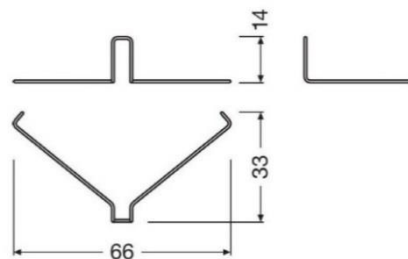

Mounting spring metal
FX-QMW-G1-SMME-DIV1
Order code 4052899446830