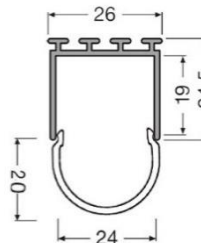

Application

- Architectural Integration
- Recessed lighting
- Cove Lighting

Dimension & Available Covers

Wide profile 25 mm height FX-QMW-G1-TU26H25-300
Dimensions: W26 x H24.5 x L3000 mm

Wide flat cover frosted FX-QMW-G1-CFDB-300
Or
Wide flat cover clear FX-QMW-G1-CFTP-300
Dimensions: W22 x H4 x L3000 mm

Wide round cover frosted FX-QMW-G1-CRD-300
Dimensions: W24 x H20 x L3000 mm

Profile without cover

Wide flat cover frosted

Wide round cover frosted

Wide Profile and strip LF1200 with and without flat cover frosted.