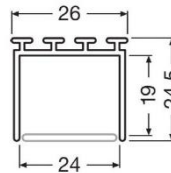

Application

- Architectural Integration
- Recessed lighting
- Cove Lighting

Dimension & Available Covers

Wide profile 25 mm height FX-QMW-G1-TU26H25-300
Dimensions: W26 x H24.5 x L3000 mm

Wide flat cover frosted FX-QMW-G1-CFDB-300
Or
Wide flat cover clear FX-QMW-G1-CFTP-300
Dimensions: W22 x H4 x L3000 mm

Wide round cover frosted FX-QMW-G1-CRD-300
Dimensions: W24 x H20 x L3000 mm

Profile without cover

Wide flat cover frosted

Wide round cover frosted

Wide Profile and strip LF1200 with and without flat cover frosted.

LINEARlight FLEX® LED strips in system combination with profiles and covers – Visibility of LED spots.

Front view from observing point: < 1.5m, size: not to scale

Technical drawings

Wide Profile 25 mm height
FX-QMW-G1-TU26H25-300
Order code 4052899448803