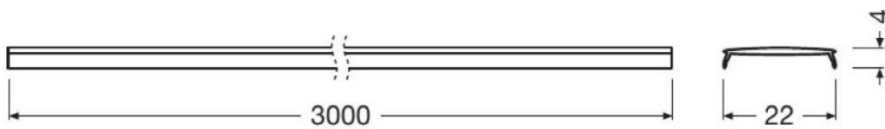

LINEARlight FLEX® LED strips in system combination with profiles and covers – Visibility of LED spots.

Front view from observing point: < 1.5m, size: not to scale

Technical drawings

Wide Profile 25 mm height
FX-QMW-G1-TU26H25-300
Order code 4052899448803