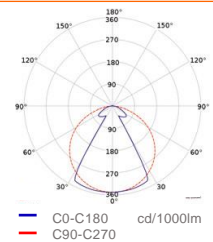

Application

- Architectural Integration
- Recessed lighting
- Cove Lighting

Dimension & Available Covers

Wide profile 25 mm height FX-QMW-G1-TU26H25-300
Dimensions: W26 x H24.5 x L3000 mm

Wide flat cover frosted FX-QMW-G1-CFDB-300
Or
Wide flat cover clear FX-QMW-G1-CFTP-300
Dimensions: W22 x H4 x L3000 mm

Wide round cover frosted FX-QMW-G1-CRD-300
Dimensions: W24 x H20 x L3000 mm

Profile without cover

Wide flat cover frosted

Wide round cover frosted

Wide Profile and strip LF1200 with and without flat cover frosted.