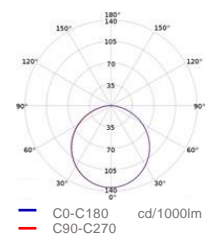

Application

- Architectural Integration
- Recessed lighting
- Cove Lighting

Dimension & Available Covers

Wide profile 25 mm height FX-QMW-G1-TU26H25-300
Dimensions: W26 x H24.5 x L3000 mm

Wide flat cover frosted FX-QMW-G1-CFDB-300
Or
Wide flat cover clear FX-QMW-G1-CFTP-300
Dimensions: W22 x H4 x L3000 mm

Wide round cover frosted FX-QMW-G1-CRD-300
Dimensions: W24 x H20 x L3000 mm

Profile without cover

Wide flat cover frosted

Wide round cover frosted

Wide Profile and strip LF1200 with and without flat cover frosted.

Electrical & Output data

Profile & LED Strip Compatibility									
LED Strip White IP00				LF500	LF800S	LF1200	LF2000	LF3000	LF4000
Color Temperature				Luminous Flux (lm/m) ¹					
●	820	2000 K	White	-	-	700	1155	1750	-
●	822	2200 K	White	308	518	-	-	-	-
●	824	2400 K	White	-	-	840	1400	2100	-
●	825	2500 K	White	336	560	-	-	-	-
●	827	2700 K	White	336	560	840	1400	2100	2625
●	830	3000 K	White	364	560	840	1400	2100	2625
●	835	3500 K	White	364	560	-	-	-	-
○	840	4000 K	White	364	560	840	1400	2100	2695
○	850	5000 K	White	-	-	840	1400	2100	2695
○	865	6500 K	White	364	560	840	400	2100	2695
●	CRI 90 922	2200 K	White	252	385	-	-	-	-
●	CRI 90 927	2700 K	White	280	434	770	1260	1890	-
●	CRI 90 930	3000 K	White	280	434	840	1400	2100	-
●	CRI 90 935	3500 K	White	308	476	-	-	-	-
○	CRI 90 940	4000 K	White	308	476	840	1400	2100	-
○	CRI 90 965	6500 K	White	308	476	-	-	-	-