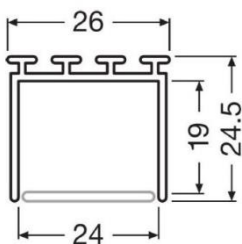

LINEARlight FLEX® LED strips in system combination with profiles and covers – Visibility of LED spots.

Front view from observing point: < 1.5m, size: not to scale

Technical drawings

Wide Profile 25 mm height
FX-QMW-G1-TU26H25-300
Order code 4052899448803