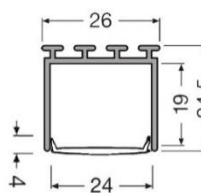

Application

- Architectural Integration
- Recessed lighting
- Cove Lighting

Dimension & Available Covers

Wide profile 25 mm height FX-QMW-G1-TU26H25-300
Dimensions: W26 x H24.5 x L3000 mm

Wide flat cover frosted FX-QMW-G1-CFDB-300
Or
Wide flat cover clear FX-QMW-G1-CFTP-300
Dimensions: W22 x H4 x L3000 mm

Wide round cover frosted FX-QMW-G1-CRD-300
Dimensions: W24 x H20 x L3000 mm

Profile without cover

Wide flat cover frosted

Wide round cover frosted

Wide Profile and strip LF1200 with and without flat cover frosted.

LINEARlight FLEX® LED strips in system combination with profiles and covers – Visibility of LED spots.

Front view from observing point: < 1.5m, size: not to scale

Technical drawings

Wide Profile 25 mm height
FX-QMW-G1-TU26H25-300
Order code 4052899448803