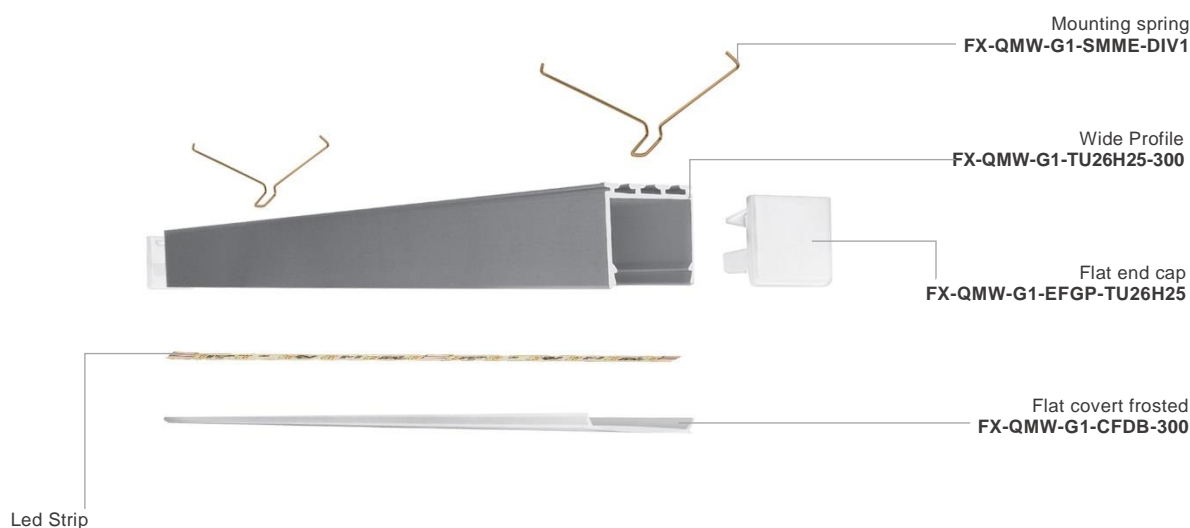

Order Code

Product Code	Description	Product number (EAN10)	Dimensions (length x width x height)	EAN Package content
FX-QMW-G1-TU26H25-300	Wide Profile 25 mm height	4052899448803	3000 x 26.0 x 24.5 mm	1x Profile
FX-QMW-G1-CFDB-300	Wide flat cover frosted	4052899447806	3000 x 11 x 4 mm	1x Cover
FX-QMW-G1-CFTP-300	Wide flat cover transparent	4052899999787	3000 x 11 x 4 mm	1x Cover
FX-QMW-G1-CRD-300	Wide round cover frosted	4052899447035	3000 x 24 x 20 mm	1x Cover
FX-QMW-G1-EFGP-TU26H25	Flat end cap	4052899450240	46 x 24.5 x 16.5 mm	40x End cap
FX-QMW-G1-ERGP-DIV1	Round end cap	4052899999824	24 x 13 x 16 mm	40x End cap
FX-QMW-G1-SMME-DIV1	Mounting spring	4052899446830	66 x 33 x 14 mm	40x Mounting spring
FX-QMW-G1-BGPL-DIV	Mounting bracket	4052899999800	31 x 21 x 10 mm	40x Mounting bracket
ADJUSTABLEWIDEBRACKET	Tiltable mounting bracket	4052899600669	31 x 21 x 5 mm	40x Tiltable bracket

Complete System Example

For further information please write to flex-support@osram.com or consult our Flex Configurator at www.osram.com/flex-configurator

Disclaimer

Subject to change without notice. Errors and omission excepted. Always make sure to use the most recent release.

OSRAM GmbH

Head Office:

Marcel-Breuer-Strasse 6
80807 Munich, Germany
Phone +49 89 6213-0
Fax +49 89 6213-2020
www.osram.com

OSRAM