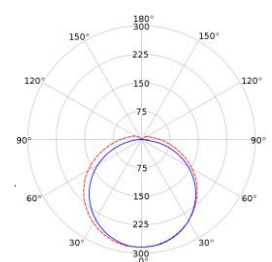

Light distribution