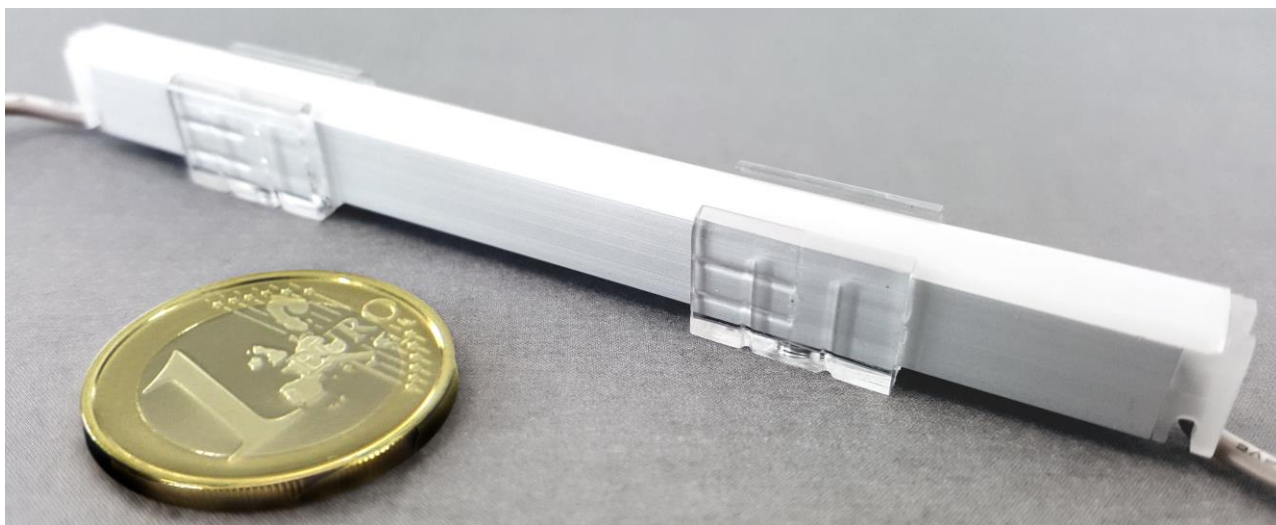

Accessories

Product description	Product name	EAN10	EAN10 Package content
Power cable	LR700SD-G1-POWER CABLE 3000	4062172027229	5 cables 3 m long
Jumper	LR700SD-G1-JUMPER CABLE 0300	4062172027243	5 jumper cables 0.3 m long
Magnet plate	LR700SD-G1- PLATE FOR MAGNET	4062172027267	10 plates, 20 screws
Connector Mounting Bracket	LR700SD-G1-BRACKET	4062172027281	10 holders, 20 screws
Plastic Clip	LR700SD-G1-CLIP	4062172026918	3 clips, 3 screws

Example of appearance with plastic clips.

For further information please visit www.osram.com/flex

Disclaimer

Subject to change without notice. Errors and omission excepted. Always make sure to use the most recent release.

OSRAM GmbH

Head Office:

Marcel-Breuer-Strasse 6
80807 Munich, Germany
Phone +49 89 6213-0
Fax +49 89 6213-2020
www.osram.com