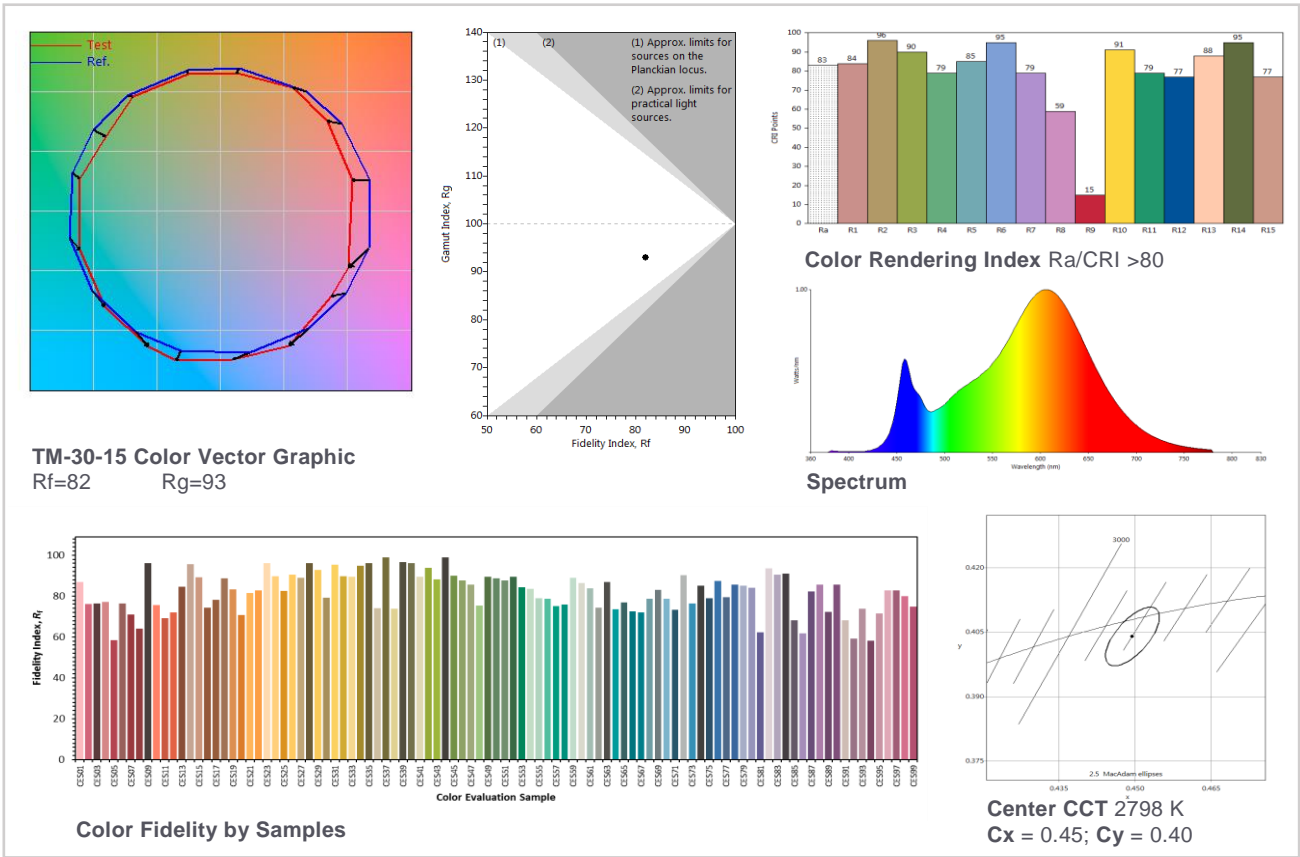

LR700SD-G1-830-xx