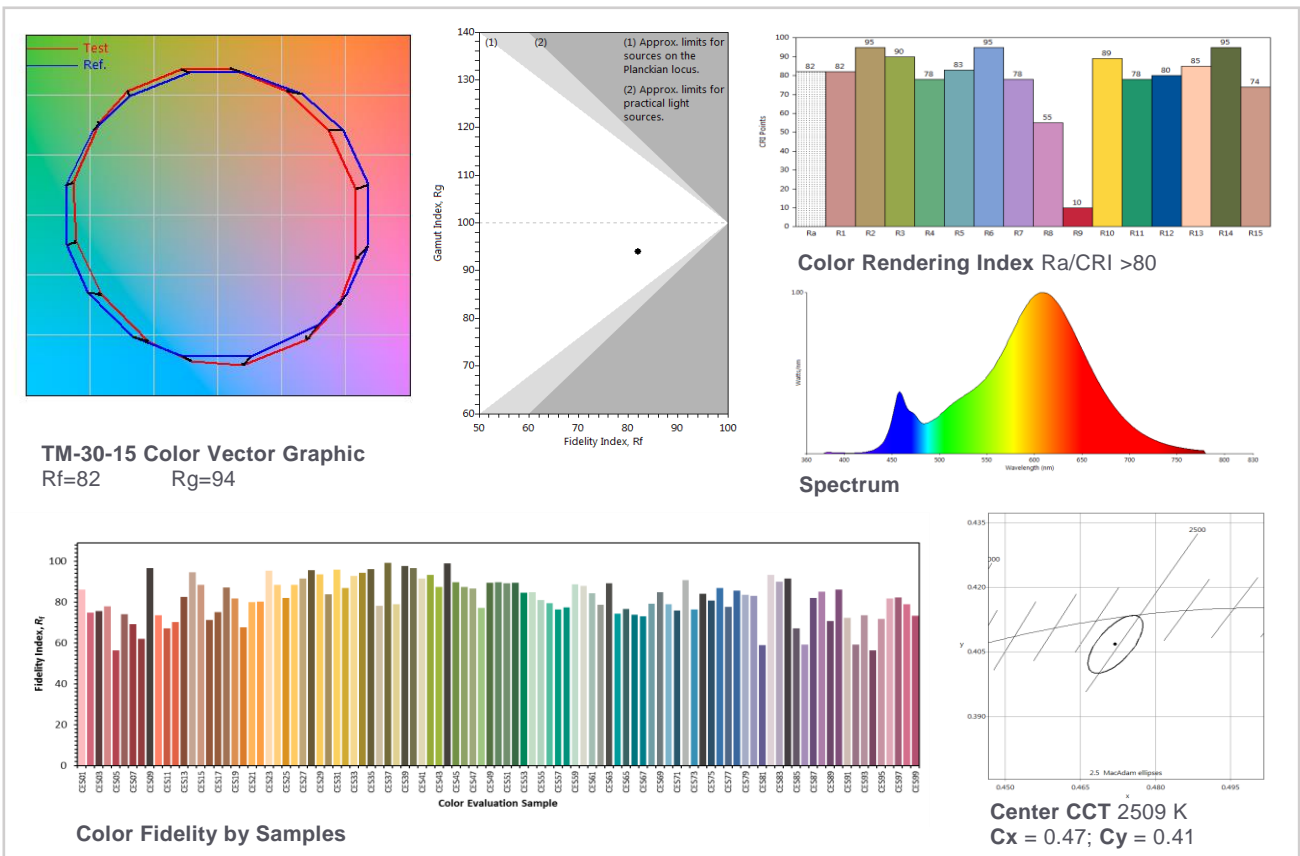

LR700SD-G1-xxx-01	LR700SD-G1-xxx-03	LR700SD-G1-xxx-06	LR700SD-G1-xxx-09	LR700SD-G1-xxx-12
Power W	0.9	2.7	5.9	8.6	11.7
Current A	0.038	0.114	0.248	0.360	0.495
Length mm	102	285	602	875	1195

LED Type	Emitted CCT	LR700SD-G1-xxx-01	LR700SD-G1-xxx-03	LR700SD-G1-xxx-06	LR700SD-G1-xxx-09	LR700SD-G1-xxx-12
Luminous Flux lm						
● 827	2500 K	59	179	408	610	830
● 830	2800 K	62	186	425	620	865
● 835	3100 K	63	186	425	620	865
● 840	3600 K	66	208	445	680	920
● 850	4500 K	66	208	445	680	920

* The value represents the CCT emitted by the product which differs from the original LED

Color output data

LR700SD-G1-827-xx