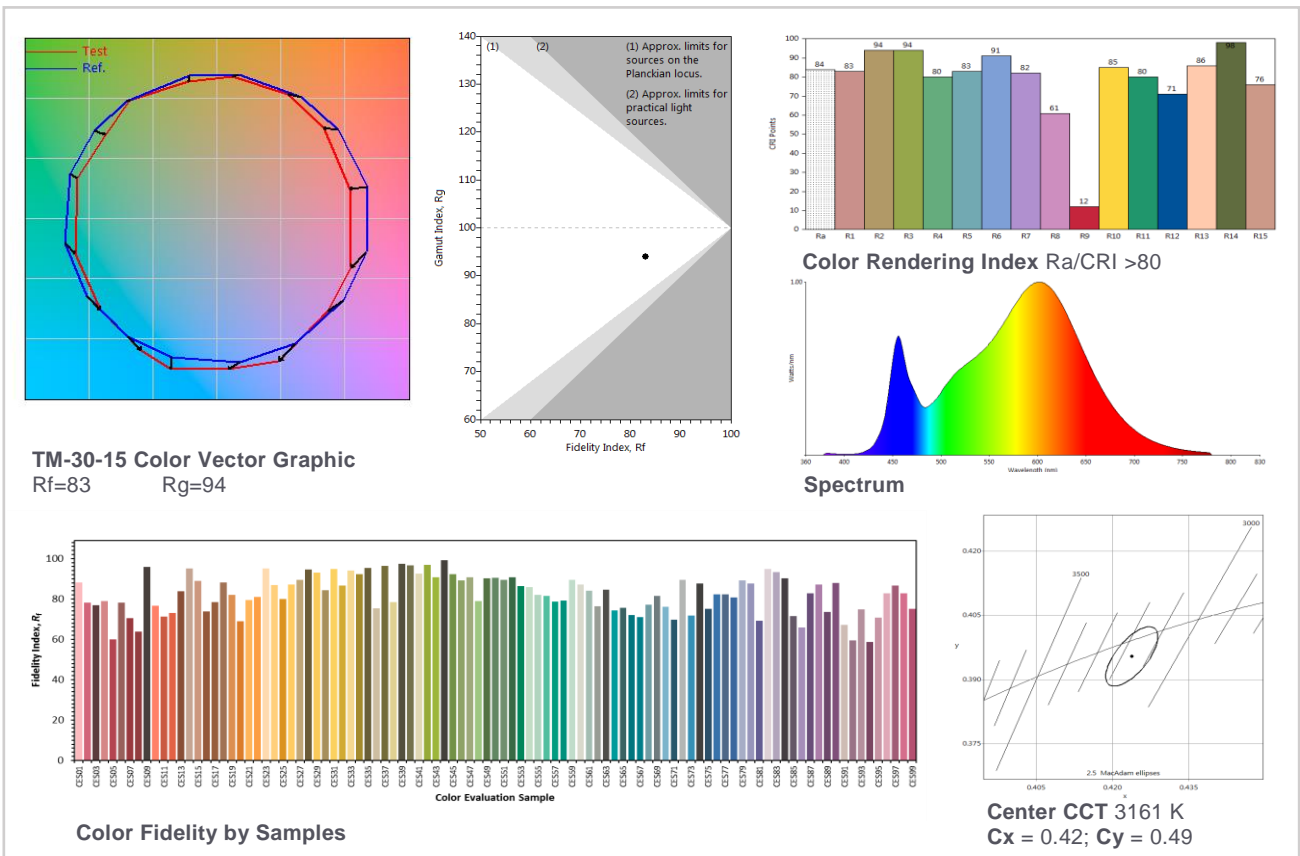

LR700SD-G1-835-xx