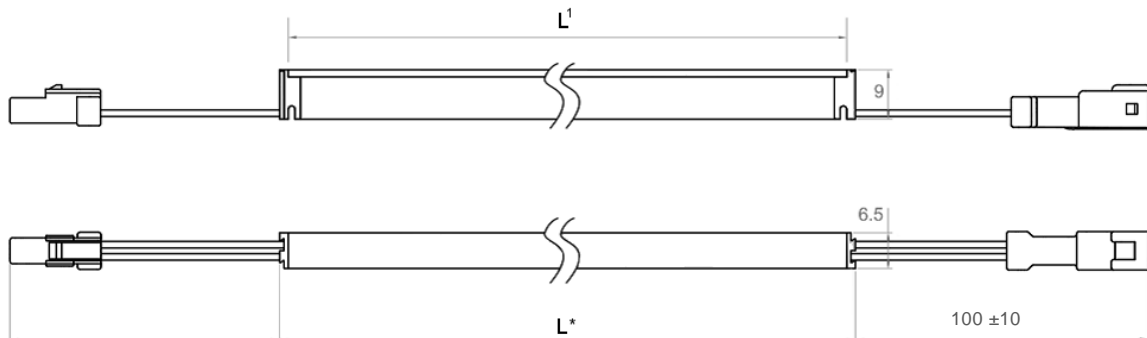

## Dimension & Mounting Information

\* L= 102 mm (LR700SD-G1-xxx-01); 285 mm (LR700SD-G1-xxx-03), 602 mm (LR700SD-G1-xxx-06), 875 mm (LR700SD-G1-xxx-09), 1195 mm (LR700SD-G1-xxx-12)

**Note:** Maximum available length to be considered in series: 3000 mm