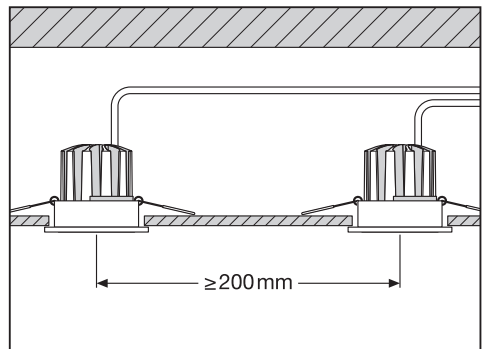

PrevaLED® COIN 50 ROUND RING

PL-CN50-ROUND-RING 4062172134842

PrevaLED®
COIN 50 COB

OSRAM