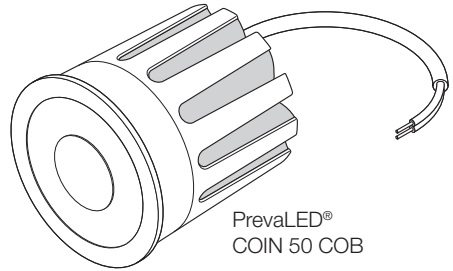

PrevaLED® COIN 50 ROUND RING

PL-CN50-ROUND-RING 4062172134842

PrevaLED®
COIN 50 COB

OSRAM