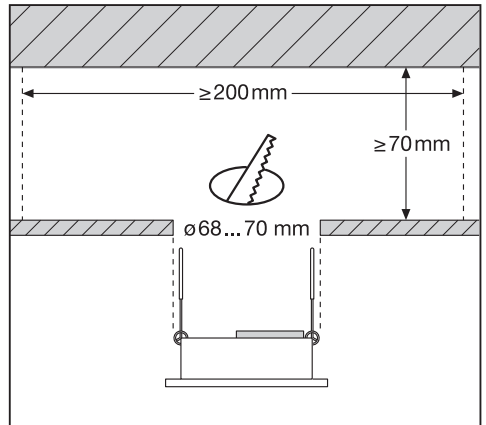

PrevaLED® COIN 50 ROUND RING

PL-CN50-ROUND-RING 4062172134842

PrevaLED®
COIN 50 COB

OSRAM