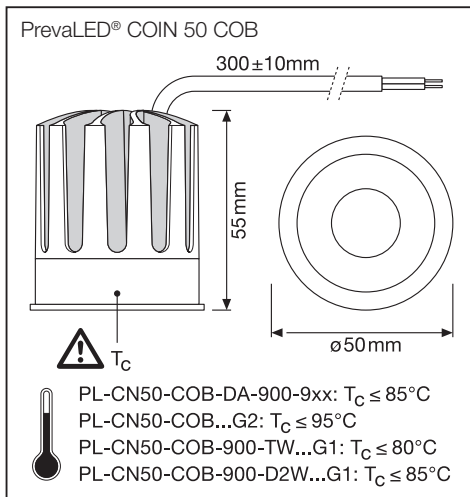

PrevaLED® COIN 50 ROUND RING

PL-CN50-ROUND-RING 4062172134842

PrevaLED®
COIN 50 COB

OSRAM