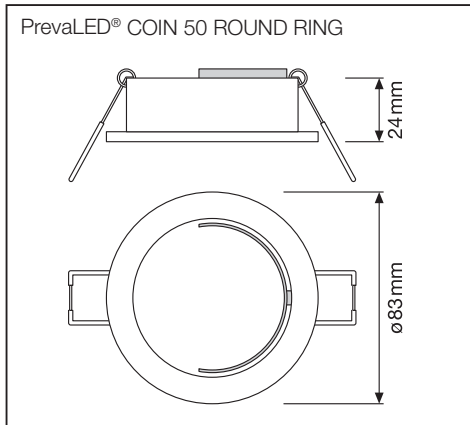

PrevaLED® COIN 50 ROUND RING

PL-CN50-ROUND-RING 4062172134842

PrevaLED®
COIN 50 COB

OSRAM