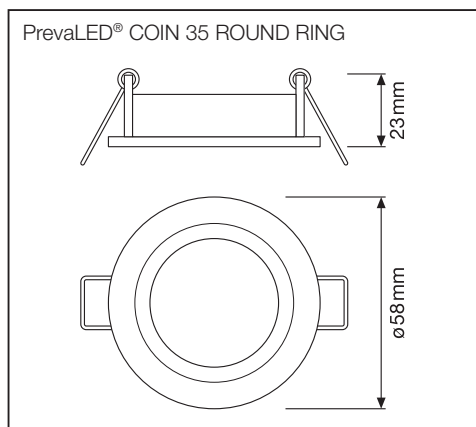

# PrevaLED® COIN 35 ROUND RING

PL-CN35-ROUND-RING 4062172270113

PrevaLED®  
COIN 35 COB