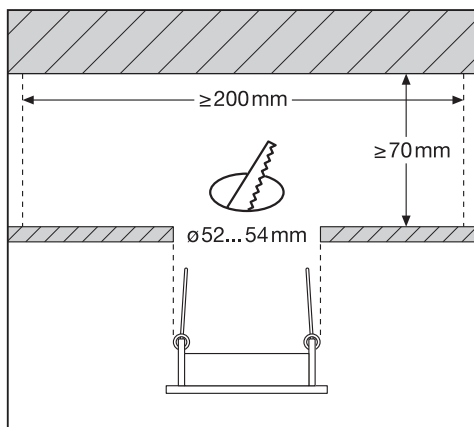

# PrevaLED® COIN 35 ROUND RING

PL-CN35-ROUND-RING 4062172270113

PrevaLED®  
COIN 35 COB