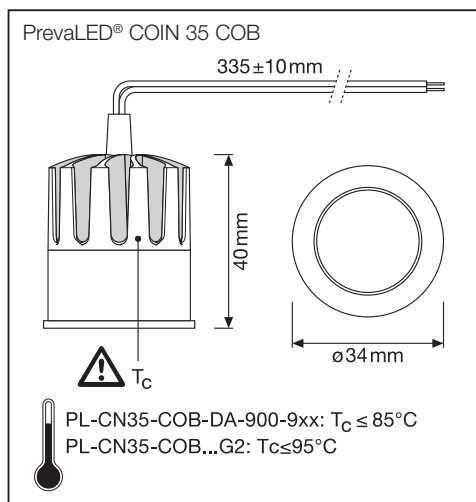

# PrevaLED® COIN 35 ROUND RING

PL-CN35-ROUND-RING 4062172270113

PrevaLED®  
COIN 35 COB