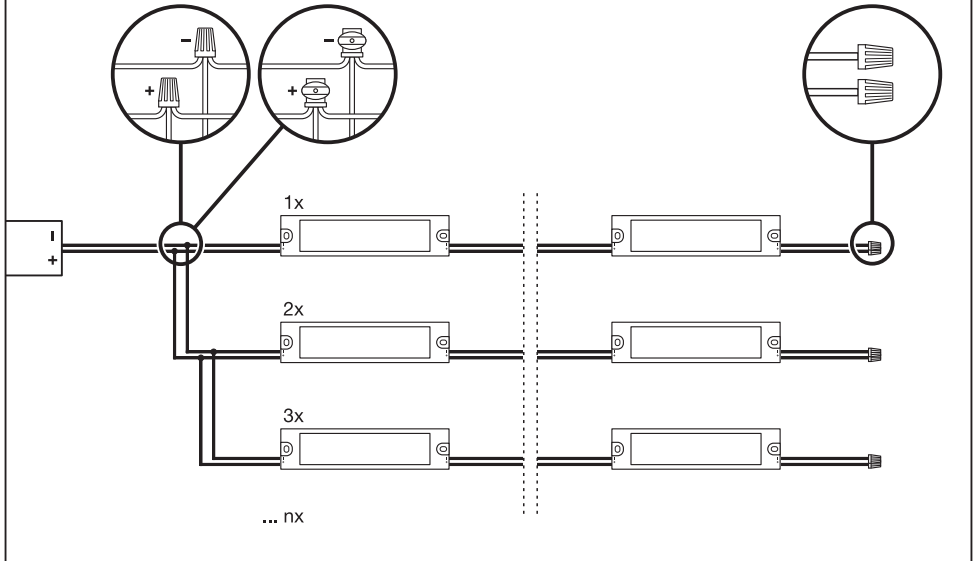

BoxLED® Indoor L Plus

A5

A6

B2

B3

B7

B8

OSRAM China Lighting Ltd.
No. 1 North Industrial Road
Postal Code: 528000
Foshan, Guangdong
China