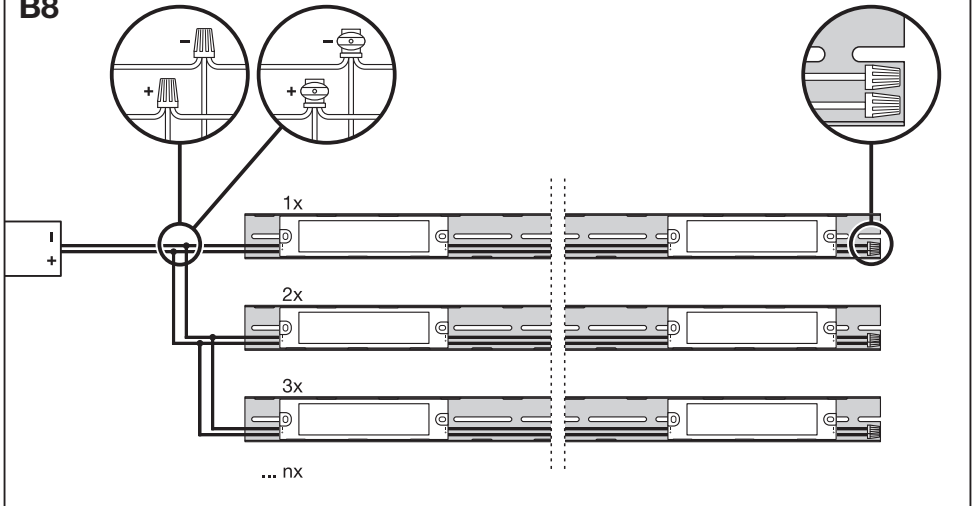

BoxLED® Indoor L Plus

A5

A6

B2

B3

B7

B8

OSRAM China Lighting Ltd.
No. 1 North Industrial Road
Postal Code: 528000
Foshan, Guangdong
China