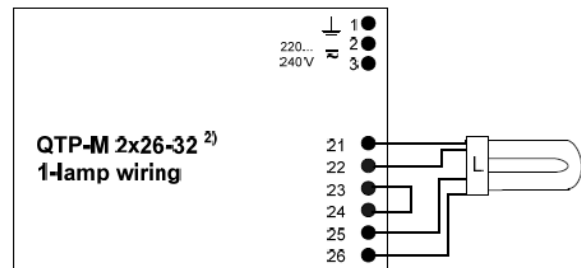

Lamp wiring:

- 3) Max. permitted cable length in between ECG and lamp: 2.0 m (PIN 21; 22); 1.0 m (PIN 23; 24)
- 4) Max. permitted cable length in between ECG and lamp: 2.0 m (PIN 21; 22); 1.0 m (PIN 25; 26)