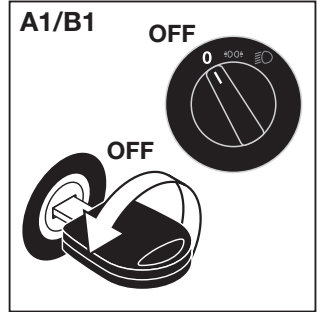

NIGHT BREAKER® CROSS LED