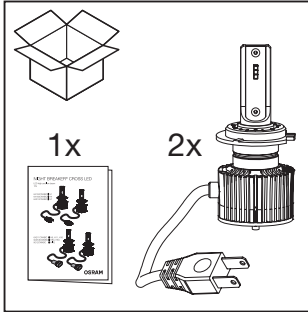

NIGHT BREAKER® CROSS LED