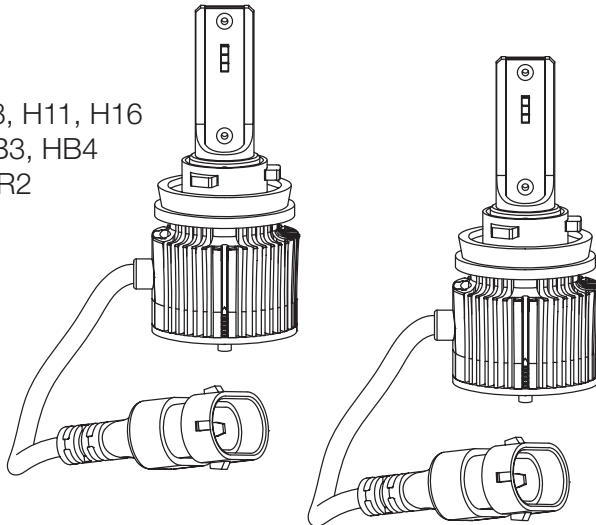

NIGHT BREAKER® CROSS LED

LED high and low beam / LED fog lamp
12V

64150CWNBC \cong H1

64193CWNBC \cong H4

64210CWNBC \cong H7

64211CWNBC \cong H8, H11, H16

9005/6CWNBC \cong HB3, HB4

9012CWNBC \cong HIR2