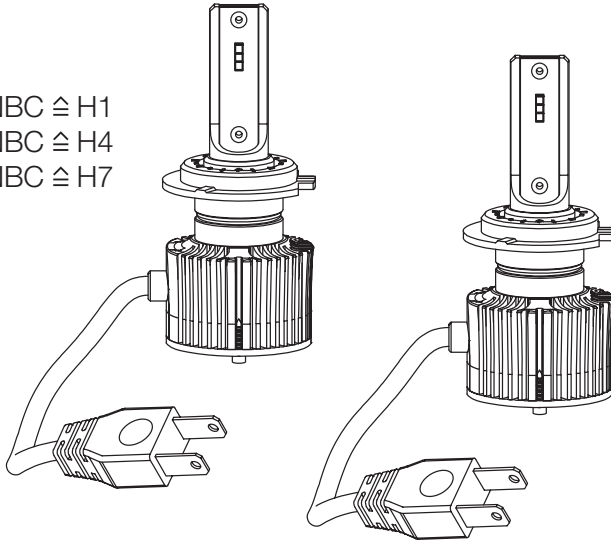

NIGHT BREAKER® CROSS LED

LED high and low beam / LED fog lamp
12V

64150CWNBC \cong H1

64193CWNBC \cong H4

64210CWNBC \cong H7

64211CWNBC \cong H8, H11, H16

9005/6CWNBC \cong HB3, HB4

9012CWNBC \cong HIR2