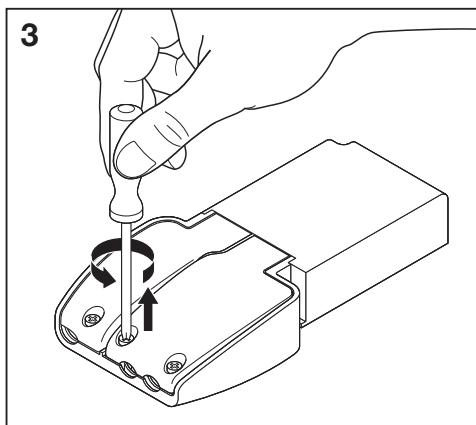

OT CABLE CLAMP B-STYLE TL

OT CABLE CLAMP B-STYLE TL

OT CABLE CLAMP B-STYLE TL

 www.osram.com/optotronic

Ø ≥ 97 mm

C10449057
G10553612
30.01.15

OSRAM GmbH
Steinerne Furt 62
86167 Augsburg
Germany
www.osram.com