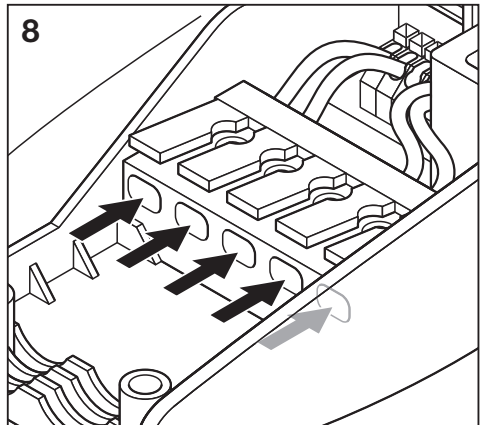

OT CABLE CLAMP B-STYLE TL

OT CABLE CLAMP B-STYLE TL

OT CABLE CLAMP B-STYLE TL

 www.osram.com/optotronic

Ø ≥ 97 mm

C10449057
G10553612
30.01.15

OSRAM GmbH
Steinerne Furt 62
86167 Augsburg
Germany
www.osram.com