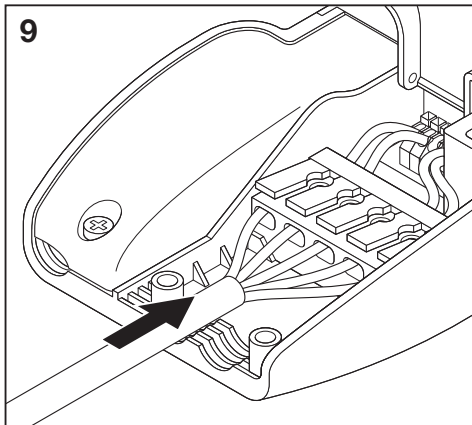

OT CABLE CLAMP B-STYLE TL

OT CABLE CLAMP B-STYLE TL

OT CABLE CLAMP B-STYLE TL

 www.osram.com/optotronic

Ø ≥ 97 mm

C10449057
G10553612
30.01.15

OSRAM GmbH
Steinerne Furt 62
86167 Augsburg
Germany
www.osram.com