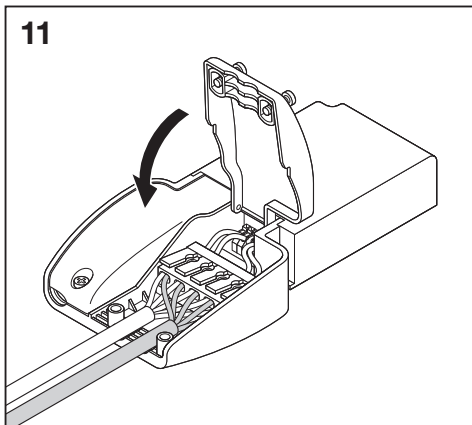

OT CABLE CLAMP B-STYLE TL

OT CABLE CLAMP B-STYLE TL

OT CABLE CLAMP B-STYLE TL

 www.osram.com/optotronic

Ø ≥ 97 mm

C10449057
G10553612
30.01.15

OSRAM GmbH
Steinerne Furt 62
86167 Augsburg
Germany
www.osram.com