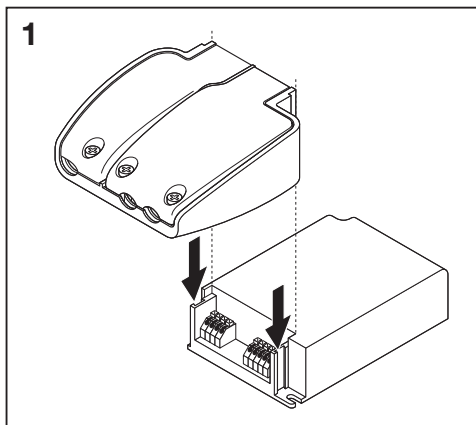

OT CABLE CLAMP B-STYLE TL

OT CABLE CLAMP B-STYLE TL

OT CABLE CLAMP B-STYLE TL

 www.osram.com/optotronic

Ø ≥ 97 mm

C10449057
G10553612
30.01.15

OSRAM GmbH
Steinerne Furt 62
86167 Augsburg
Germany
www.osram.com