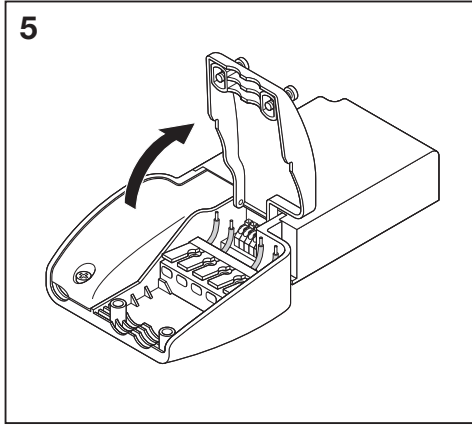

OT CABLE CLAMP B-STYLE TL

OT CABLE CLAMP B-STYLE TL

OT CABLE CLAMP B-STYLE TL

 www.osram.com/optotronic

Ø ≥ 97 mm

C10449057
G10553612
30.01.15

OSRAM GmbH
Steinerne Furt 62
86167 Augsburg
Germany
www.osram.com