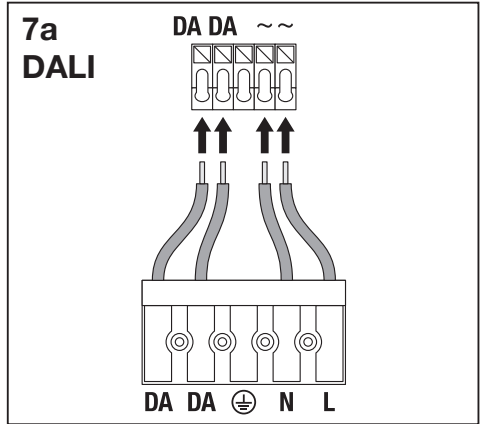

OT CABLE CLAMP B-STYLE TL

OT CABLE CLAMP B-STYLE TL

OT CABLE CLAMP B-STYLE TL

 www.osram.com/optotronic

Ø ≥ 97 mm

C10449057
G10553612
30.01.15

OSRAM GmbH
Steinerne Furt 62
86167 Augsburg
Germany
www.osram.com