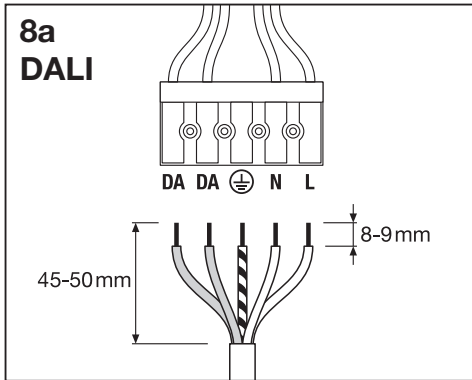

OT CABLE CLAMP B-STYLE TL

OT CABLE CLAMP B-STYLE TL

OT CABLE CLAMP B-STYLE TL

 www.osram.com/optotronic

Ø ≥ 97 mm

C10449057
G10553612
30.01.15

OSRAM GmbH
Steinerne Furt 62
86167 Augsburg
Germany
www.osram.com