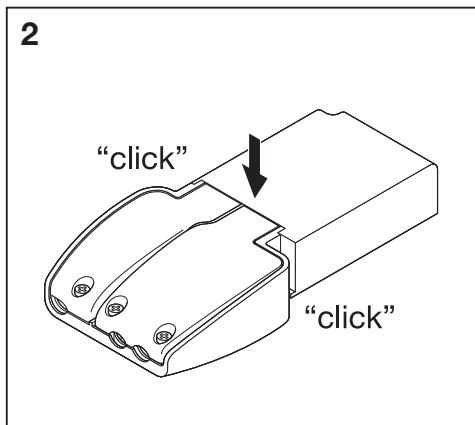

OT CABLE CLAMP B-STYLE TL

OT CABLE CLAMP B-STYLE TL

OT CABLE CLAMP B-STYLE TL

 www.osram.com/optotronic

Ø ≥ 97 mm

C10449057
G10553612
30.01.15

OSRAM GmbH
Steinerne Furt 62
86167 Augsburg
Germany
www.osram.com