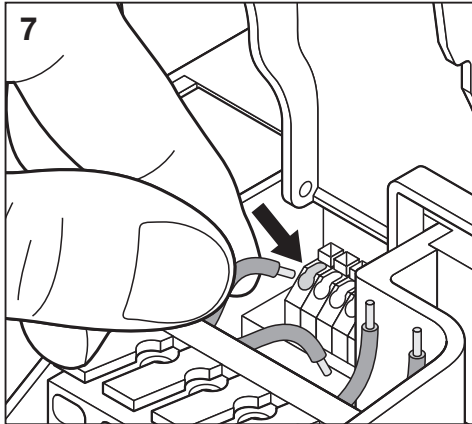

OT CABLE CLAMP B-STYLE TL

OT CABLE CLAMP B-STYLE TL

OT CABLE CLAMP B-STYLE TL

 www.osram.com/optotronic

Ø ≥ 97 mm

C10449057
G10553612
30.01.15

OSRAM GmbH
Steinerne Furt 62
86167 Augsburg
Germany
www.osram.com