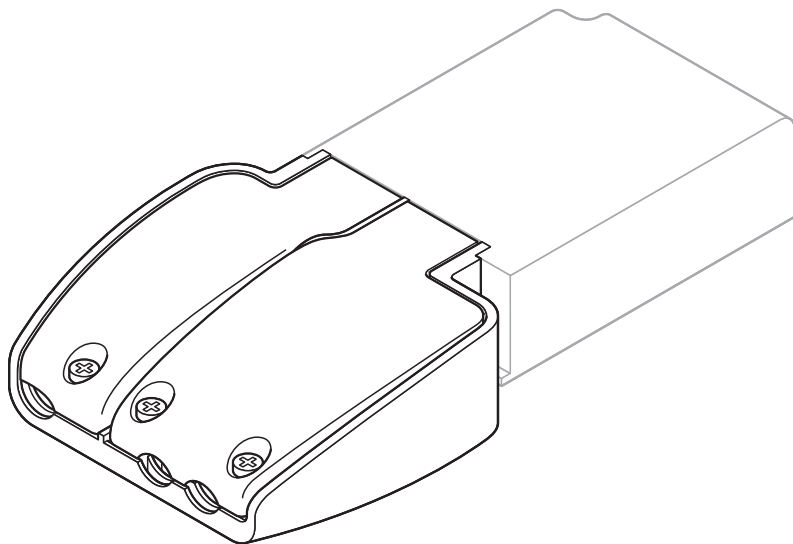

OT CABLE CLAMP B-STYLE TL

OT CABLE CLAMP B-STYLE TL

OT CABLE CLAMP B-STYLE TL

 www.osram.com/optotronic

Ø ≥ 97 mm

C10449057
G10553612
30.01.15

OSRAM GmbH
Steinerne Furt 62
86167 Augsburg
Germany
www.osram.com