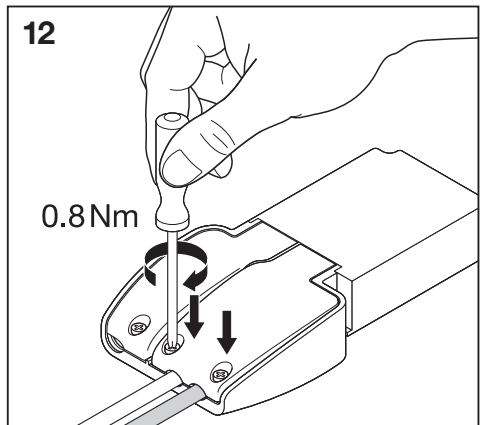

OT CABLE CLAMP B-STYLE TL

OT CABLE CLAMP B-STYLE TL

OT CABLE CLAMP B-STYLE TL

 www.osram.com/optotronic

Ø ≥ 97 mm

C10449057
G10553612
30.01.15

OSRAM GmbH
Steinerne Furt 62
86167 Augsburg
Germany
www.osram.com