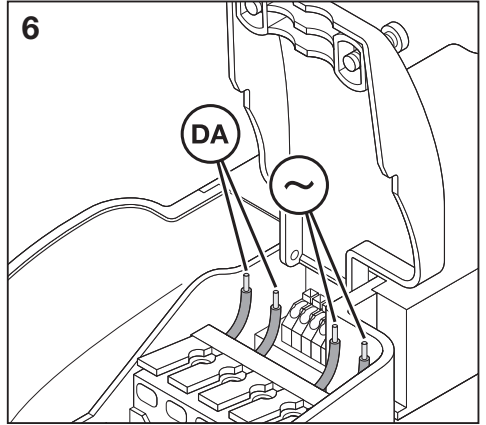

OT CABLE CLAMP B-STYLE TL

OT CABLE CLAMP B-STYLE TL

OT CABLE CLAMP B-STYLE TL

 www.osram.com/optotronic

Ø ≥ 97 mm

C10449057
G10553612
30.01.15

OSRAM GmbH
Steinerne Furt 62
86167 Augsburg
Germany
www.osram.com