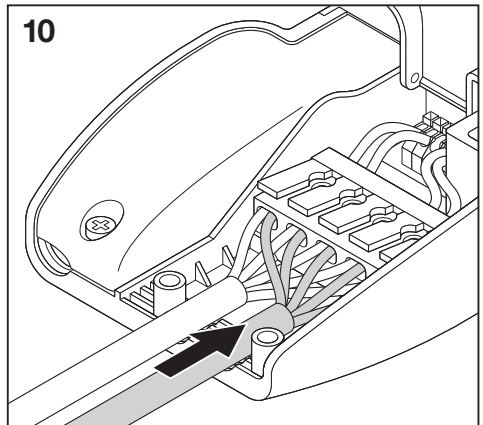

OT CABLE CLAMP B-STYLE TL

OT CABLE CLAMP B-STYLE TL

OT CABLE CLAMP B-STYLE TL

 www.osram.com/optotronic

Ø ≥ 97 mm

C10449057
G10553612
30.01.15

OSRAM GmbH
Steinerne Furt 62
86167 Augsburg
Germany
www.osram.com