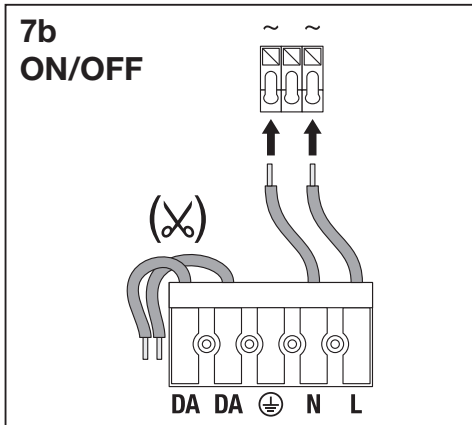

OT CABLE CLAMP B-STYLE TL

OT CABLE CLAMP B-STYLE TL

OT CABLE CLAMP B-STYLE TL

 www.osram.com/optotronic

Ø ≥ 97 mm

C10449057
G10553612
30.01.15

OSRAM GmbH
Steinerne Furt 62
86167 Augsburg
Germany
www.osram.com