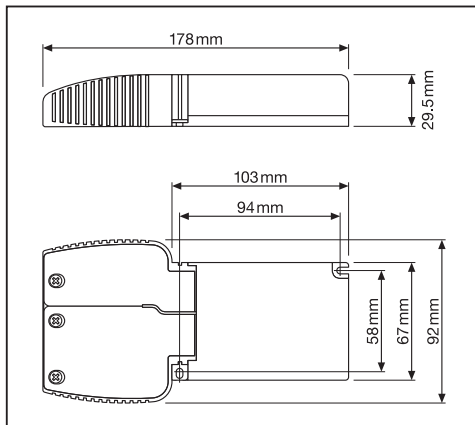

OT CABLE CLAMP B-STYLE TL

OT CABLE CLAMP B-STYLE TL

OT CABLE CLAMP B-STYLE TL

 www.osram.com/optotronic

Ø ≥ 97 mm

C10449057
G10553612
30.01.15

OSRAM GmbH
Steinerne Furt 62
86167 Augsburg
Germany
www.osram.com