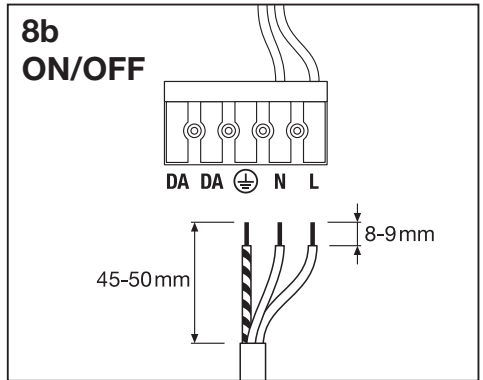

OT CABLE CLAMP B-STYLE TL

OT CABLE CLAMP B-STYLE TL

OT CABLE CLAMP B-STYLE TL

 www.osram.com/optotronic

Ø ≥ 97 mm

C10449057
G10553612
30.01.15

OSRAM GmbH
Steinerne Furt 62
86167 Augsburg
Germany
www.osram.com