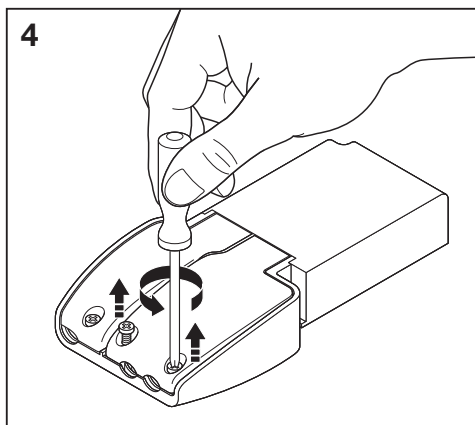

OT CABLE CLAMP B-STYLE TL

OT CABLE CLAMP B-STYLE TL

OT CABLE CLAMP B-STYLE TL

 www.osram.com/optotronic

Ø ≥ 97 mm

C10449057
G10553612
30.01.15

OSRAM GmbH
Steinerne Furt 62
86167 Augsburg
Germany
www.osram.com